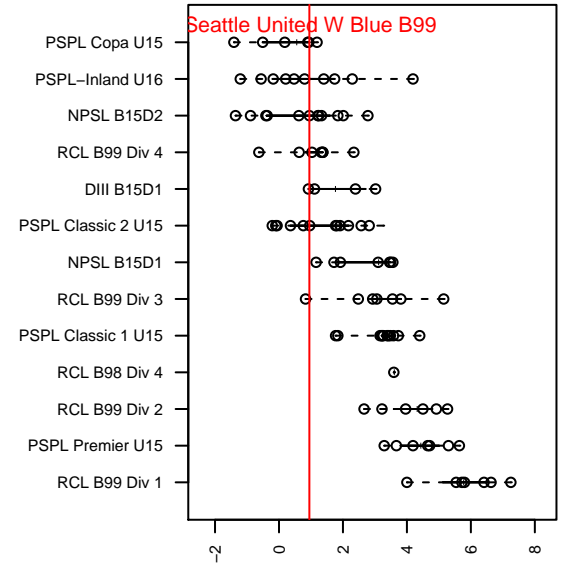

**attack and defense rating
relative to others at age
and all opponents in last 13 months**