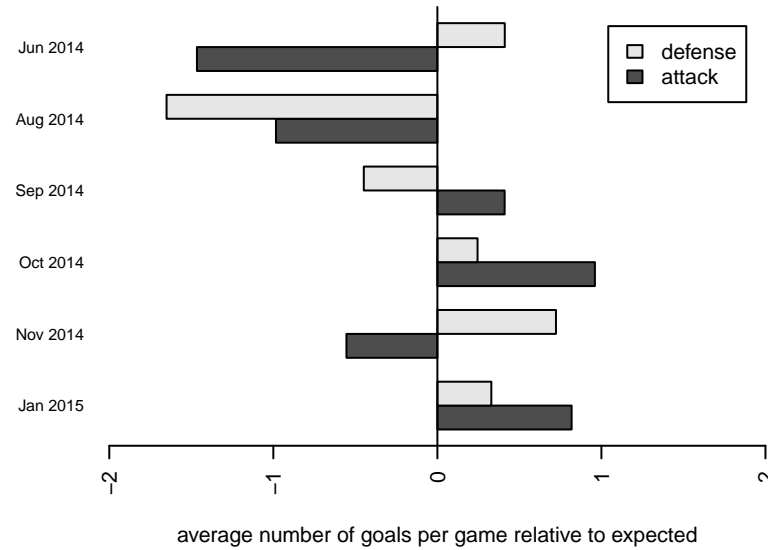

Performance relative to 13 month average