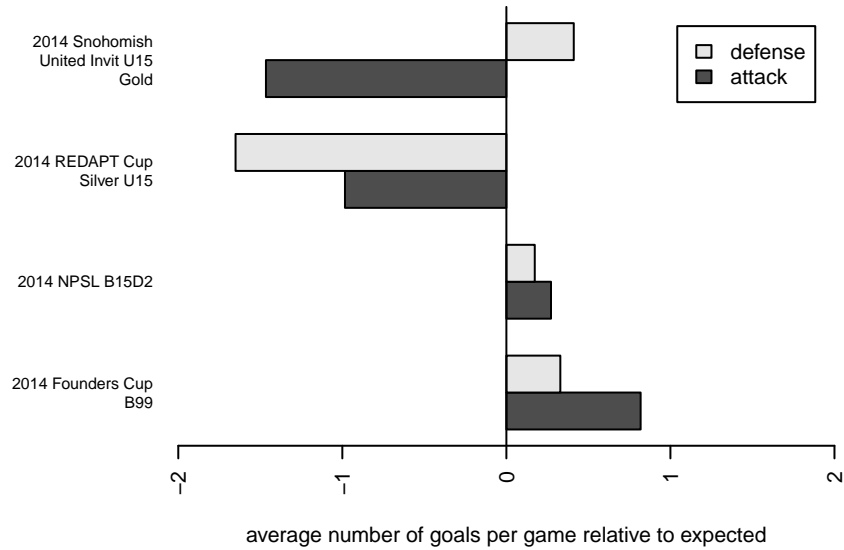

Performance relative to 13 month average