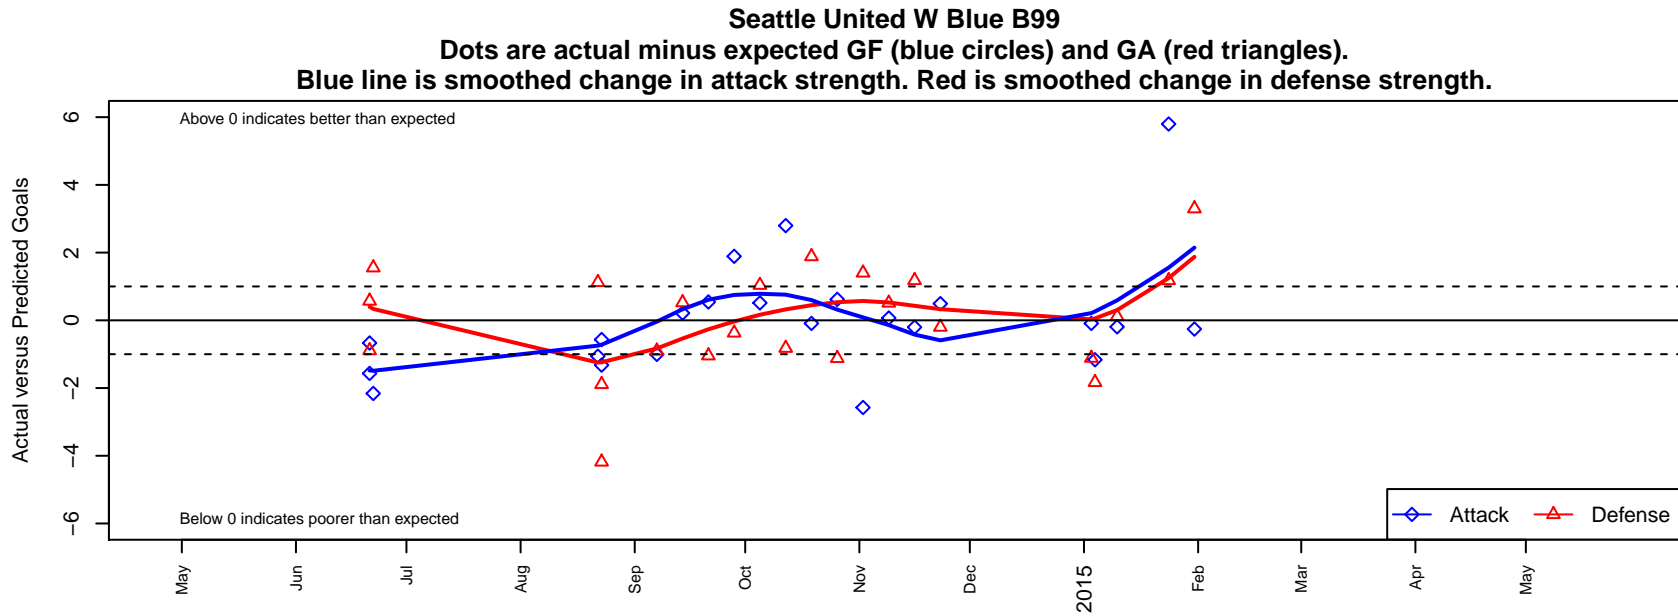

Seattle United W Blue B99

Seattle United Regional
 Seattle, WA
 B99 total strength=1207
 attack=6.76 defense=2.48
 fall league = NPSL B15D2

alt names used:
 Seattle United West B99 Blue
 Seattle United West B99 Blue
 SEATTLE UNITED B99 WEST BLUE (WA)
 SEATTLE UNITEDB99 WEST BLUE

Venues played:
 2014 Snohomish United Invt U15 Gold
 2014 REDAPT Cup Silver U15
 2014 NPSL B15D2
 2014 Founders Cup B99

**attack and defense variance (black dot)
relative to other teams
and top 10 in region**