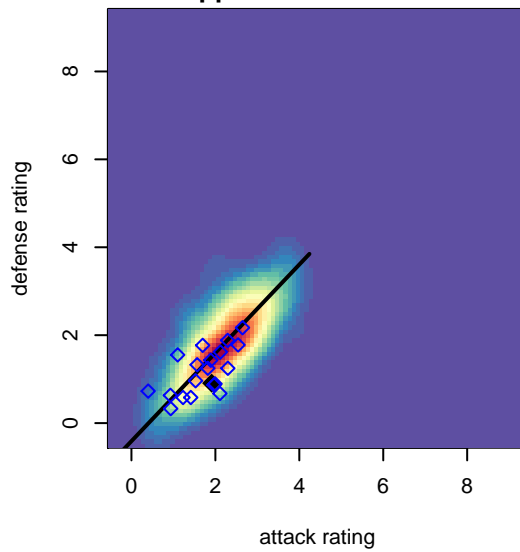

**attack and defense rating
relative to others at age
and all opponents in last 13 months**